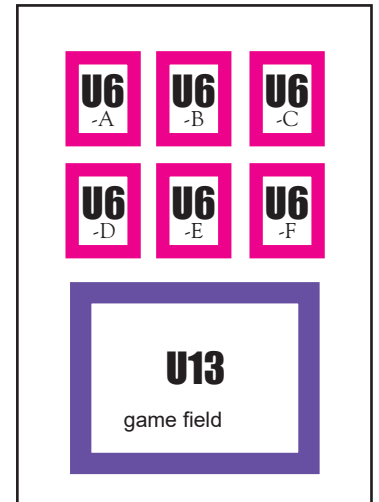

OCSL Soccer Field Assignments SPRING 2018

U12 field #4
240 ft x 175 ft
(80 yards x 55 yards)

Penalty area - 36 yds x 14 yds
Goal area - 16 yds x 5 yds
Penalty Mark - 10 yds
Center Circle - 8 yds

U13 field #1
240 ft x 175 ft
(80 yards x 55 yards)

Penalty area - 36 yds x 14 yds
Goal area - 16 yds x 5 yds
Penalty Mark - 10 yds
Center Circle - 8 yds

U12 field #2
240 ft x 175 ft
(80 yards x 55 yards)

Penalty area - 36 yds x 14 yds
Goal area - 16 yds x 5 yds
Penalty Mark - 10 yds
Center Circle - 8 yds

U10 fields #5
195 ft x 135 ft
(65 yards x 45 yards)

Penalty area - 24 yds x 12 yds
Goal area - 8 yds x 4 yds
Penalty Mark - 10 yds
Center Circle - 8 yds

U8 fields #3
105 ft x 75 ft
(35 yards x 25 yards)

Penalty area - none
Goal area - 8 yds x 4 yds
Penalty Mark - none
Center Circle - 6 yds

U6 fields #2
90 ft x 60 ft
(30 yards x 20 yards)

**No additional marks besides
Center Circle** - 3 yds

Concession
Restrooms

Field #2

Parking
Lot